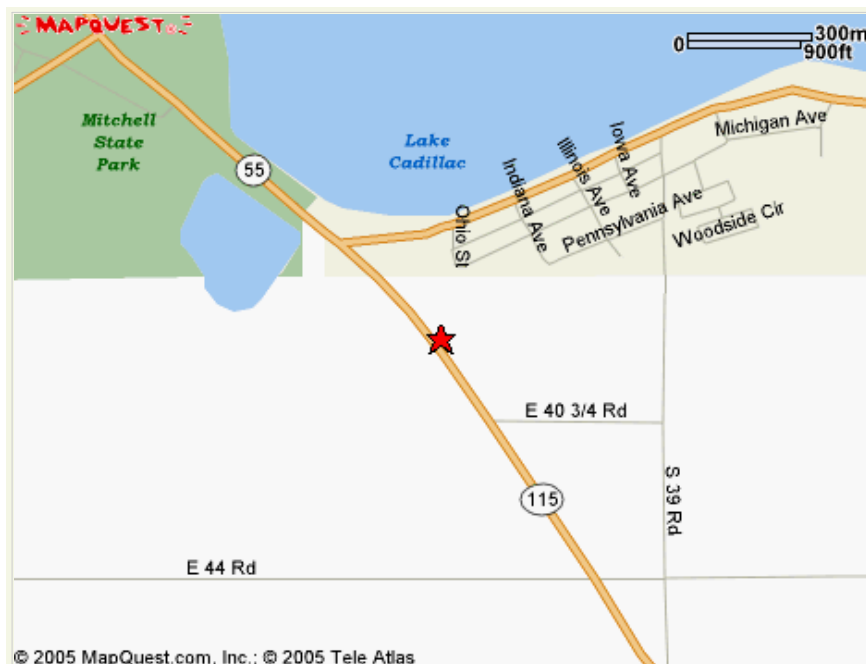

★ 6319 E M 115 Cadillac, MI  
49601-8598, US

© 2005 MapQuest.com, Inc.; © 2005 Tele Atlas

Clicking on map will:  Zoom and Re-Center  Re-Center

All rights reserved. Use Subject to License/Copyright

This map is informational only. No representation is made or warranty given as to its content. User assumes all risk of use. MapQuest and its suppliers assume no responsibility for any loss or delay resulting from such use.