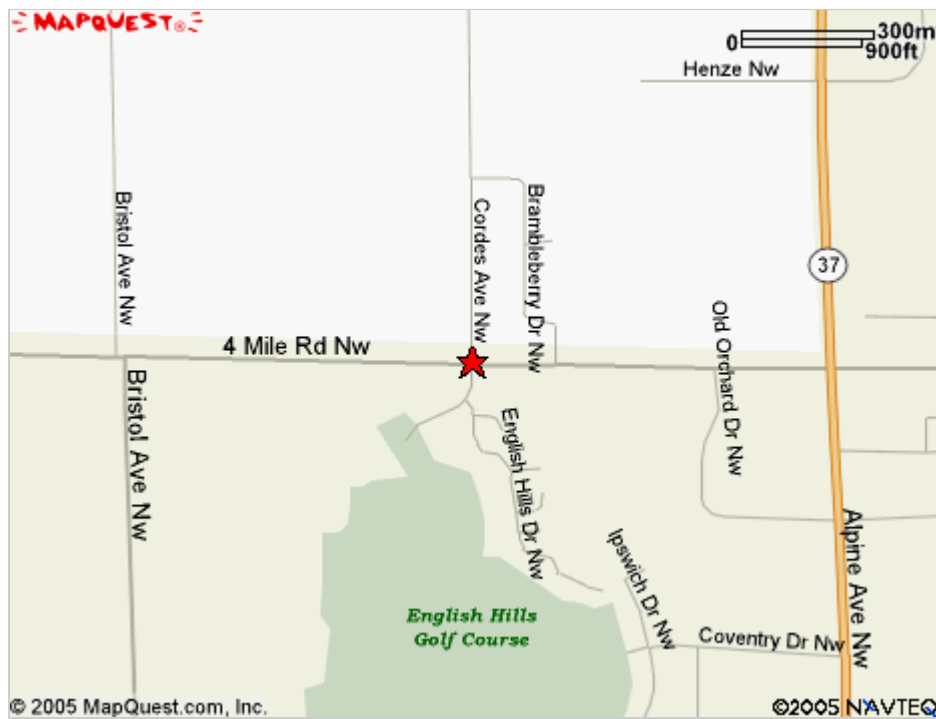

★ 1200 4 Mile Rd Nw Grand Rapids, MI  
49544-1509, US

All rights reserved. Use Subject to License/Copyright

This map is informational only. No representation is made or warranty given as to its content. User assumes all risk of use. MapQ  
its suppliers assume no responsibility for any loss or delay resulting from such use.