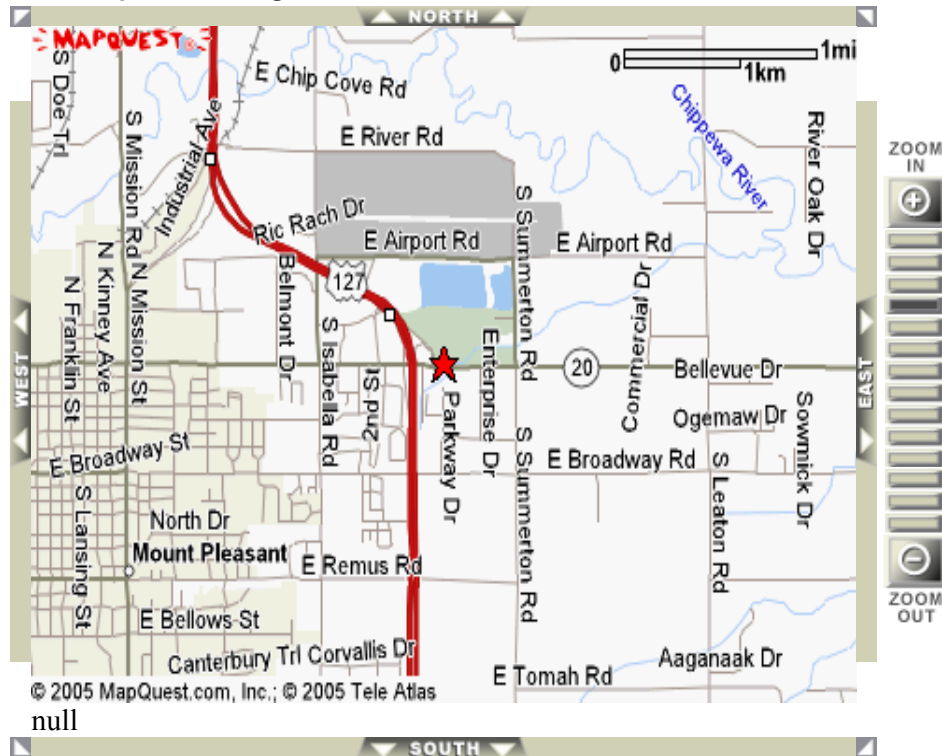

- [Hotel Home](#)
- [Rooms](#)
- [Features](#)
- [Food](#)
- [Contact Us](#)
- [Groups / Meetings](#)
- [Map / Directions](#)
- [What's Nearby](#)
- [Photo Tour](#)

Holiday Inn MT. PLEASANT

**Local Map and Driving Directions**

**Driving Directions**

JUNCTION OF 127 & 20.

**Get Custom Driving Directions**

These driving directions are provided only as a rough guideline. Please be sure to call ahead to verify the location and directions.

**Starting Point**

Address

City

State/Prov (US/CAN)

Country  Zip/Postal Code

-OR-

Airport Code  [Airport Code](#)

**Destination**