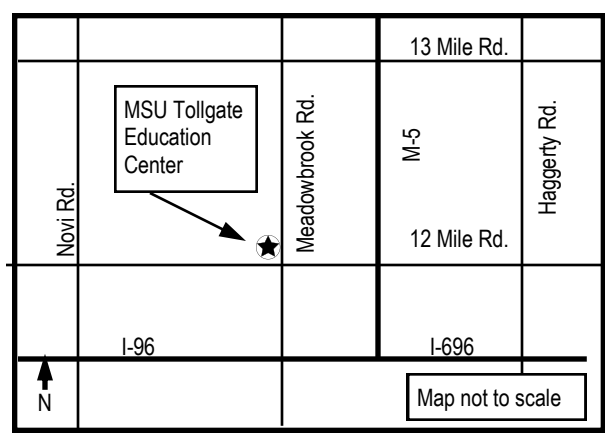

248 347-3860 ext. 251
www.tollgate.msu.edu

MICHIGAN STATE
UNIVERSITY
EXTENSION