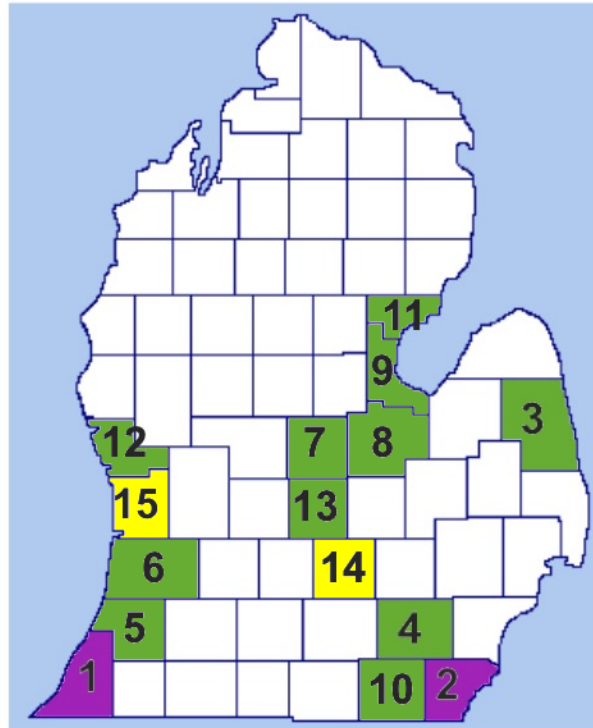

# Confirmed Downy Mildew Reports in Michigan, 2020

1	Berrien	6/22 , 7/11 Commercial cucumber	12	Muskegon	7/27 Commercial cucumber
2	Monroe	6/29 Commercial cucumber	13	Clinton	7/27 Commercial cucumber
3	Sanilac	7/03 Commercial cucumber	14	Ingham	8/7 Cucumber
4	Washtenaw	7/13 Commercial cucumber	15	Ottawa	8/21 Commercial cucumber
5	Van Buren	7/17 Commercial cucumber			
6	Allegan	7/20 Commercial cucumber			
7	Gratiot	7/20 Commercial cucumber			
8	Saginaw	7/20 Commercial cucumber			
9	Bay	7/24 Commercial cucumber			
10	Lenawee	7/27 Commercial cucumber			
11	Arenac	7/27 Commercial cucumber			