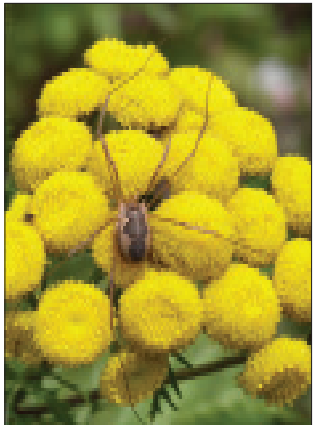

Harvester

Opiliones

Adults: Not true spiders; in the order Opiliones. Distinguished from spiders by having one body region instead of two. Many have long, thin legs, but short-legged species also occur.

Diet/web: Feed on living insects as well as dead animals and plant juices. Nocturnal; found resting on walls and fences by day. They do not produce webs.

Despite the legend, they do not produce toxic venom; they are harmless to humans.

Body length: 5-7 mm