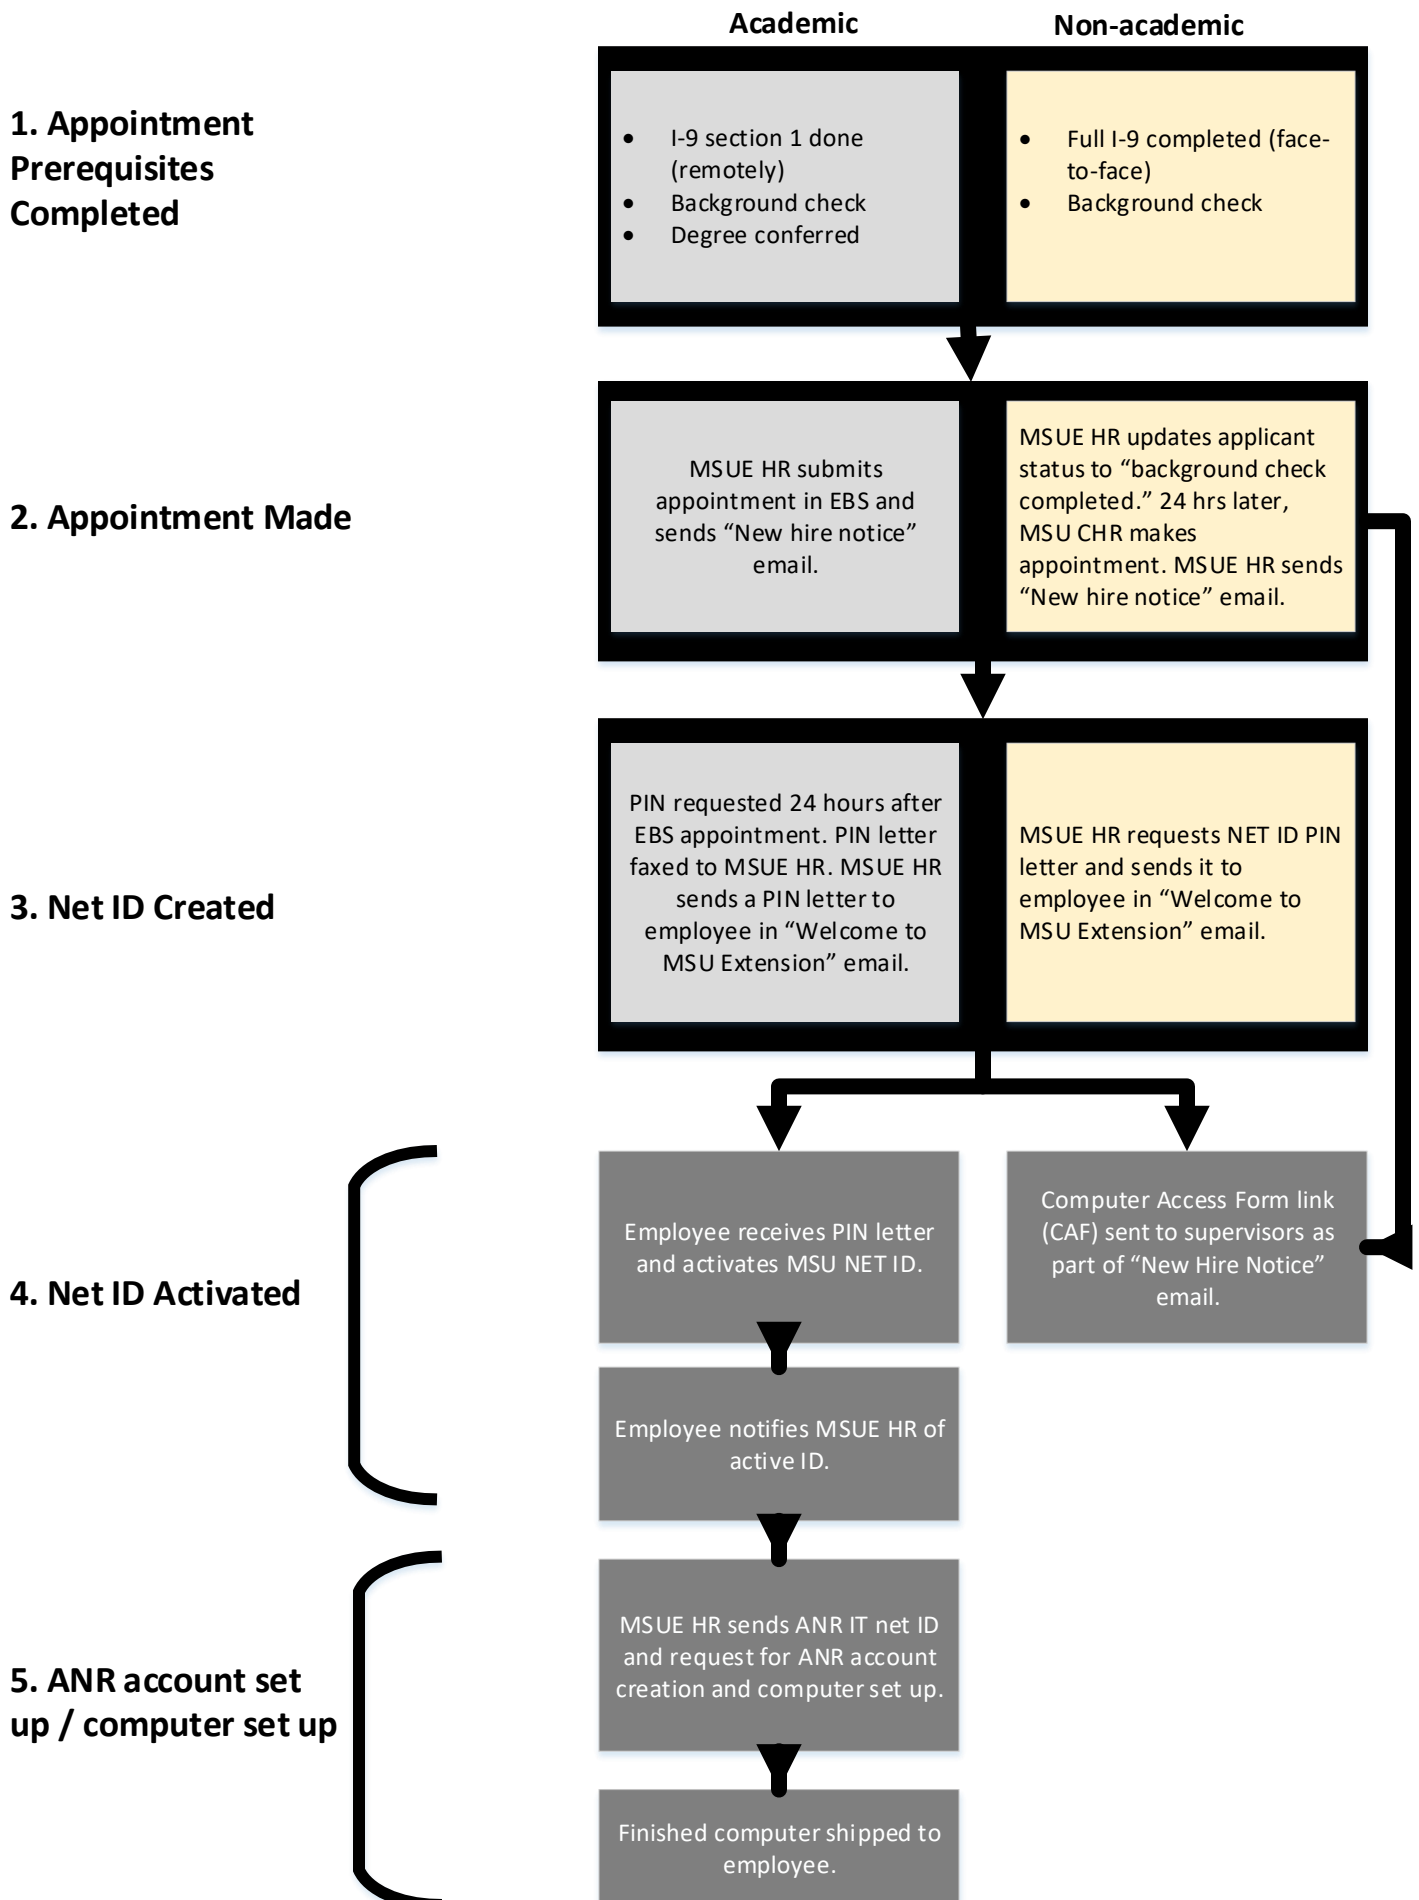

# New Hire NET ID and Computer Setup Process