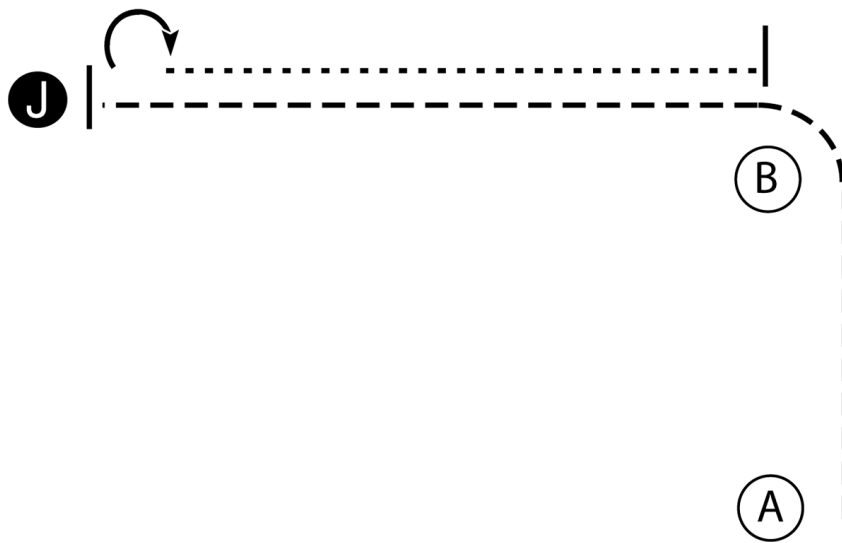

Horse Council Showmanship Patterns

Showmanship (12-14)

Show Date:

1. Trot from A to the Judge.
2. Stop and set up for inspection.
3. When dismissed perform a 180 degree turn.
4. Walk to B, stop and wait for instructions from the ring steward.

[S/1-7]

Pattern Provided by: