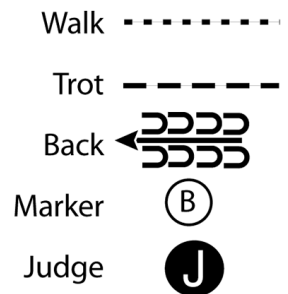

Horse Council Showmanship Patterns

Showmanship (12-14)

Show Date:

1. Trot from A to the Judge.
2. Stop and set up for inspection.
3. When dismissed perform a 180 degree turn.
4. Walk to B, stop and wait for instructions from the ring steward.

[S/1-7]

Pattern Provided by: