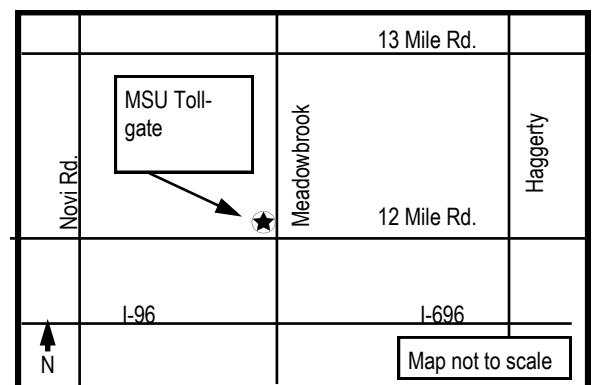

Michigan State University  
Tollgate Farm and Education Center  
12 Mile & Meadowbrook Roads  
In Novi

248 347-3860 ext. 251

[www.tollgate.msu.edu](http://www.tollgate.msu.edu)

*MSU is an affirmative-action, equal opportunity employer. Michigan State University Extension programs and materials are open to all without regard to race, color, national origin, gender, gender identity, religion, age, height, weight, disability, political beliefs, sexual orientation, marital status, family status or veteran status.*