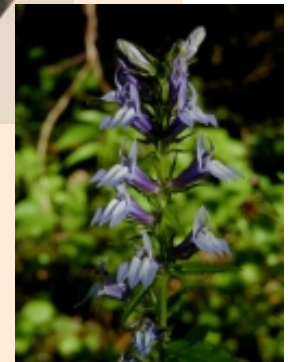

Great Blue Lobelia