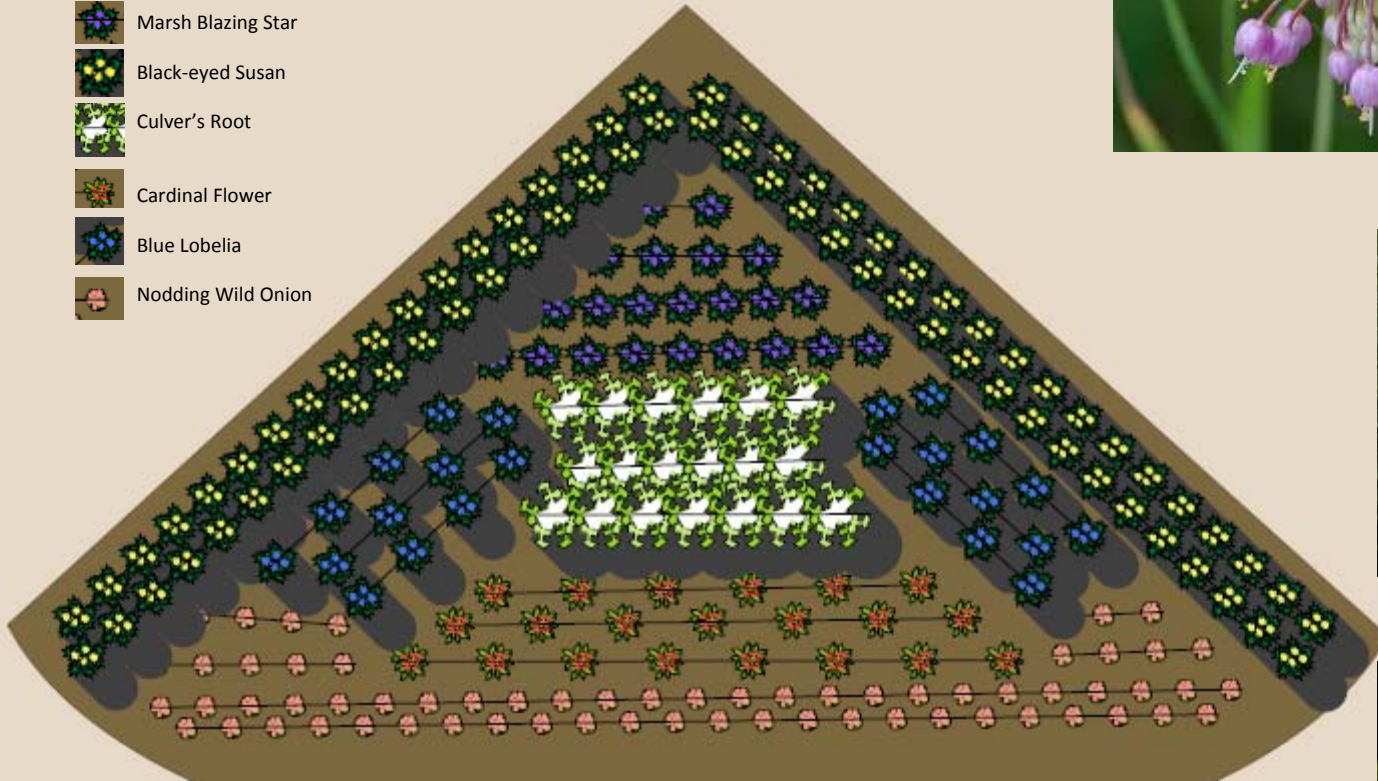

Rain Garden Design

Site Conditions: Full sun, average drainage

Garden Size: Approximately 100 sq ft

Cardinal Flower

Black-eyed Susan

Marsh Blazing Star

-  Marsh Blazing Star
-  Black-eyed Susan
-  Culver's Root
-  Cardinal Flower
-  Blue Lobelia
-  Nodding Wild Onion

Nodding Wild Onion

Foxglove Beardtongue

Great Blue Lobelia