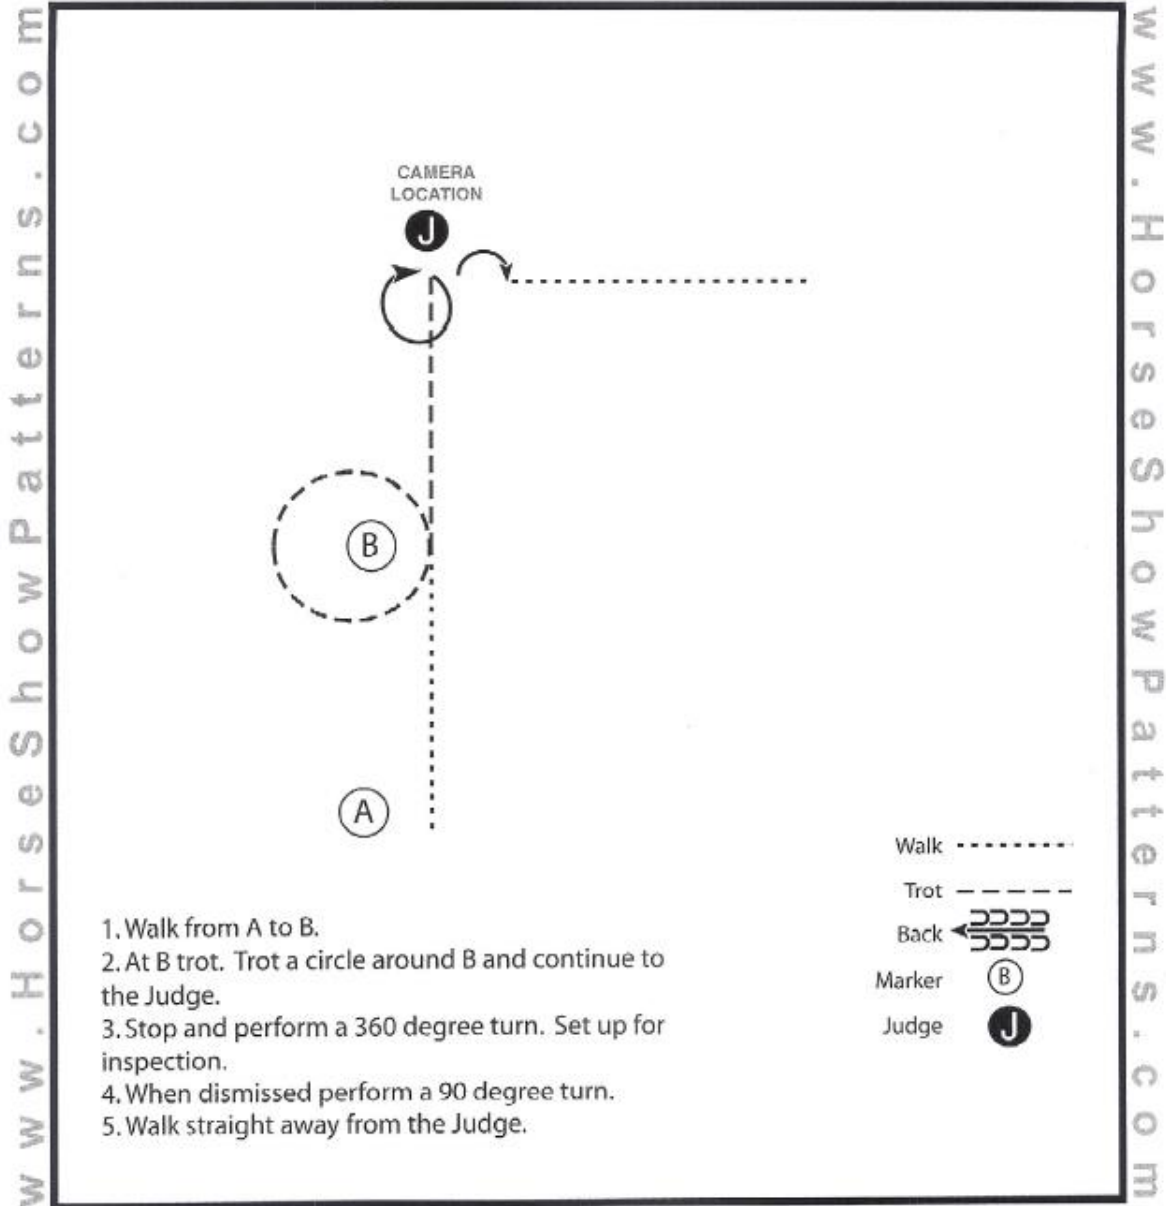

Michigan State Fair 4-H & Youth Virtual Showcase

Fitting & Showmanship 8-19 Pattern

[S/2-8]

Pattern Provided by:

Taylor Fabus

©2020 HorseShowPatterns.com. All Rights Reserved.