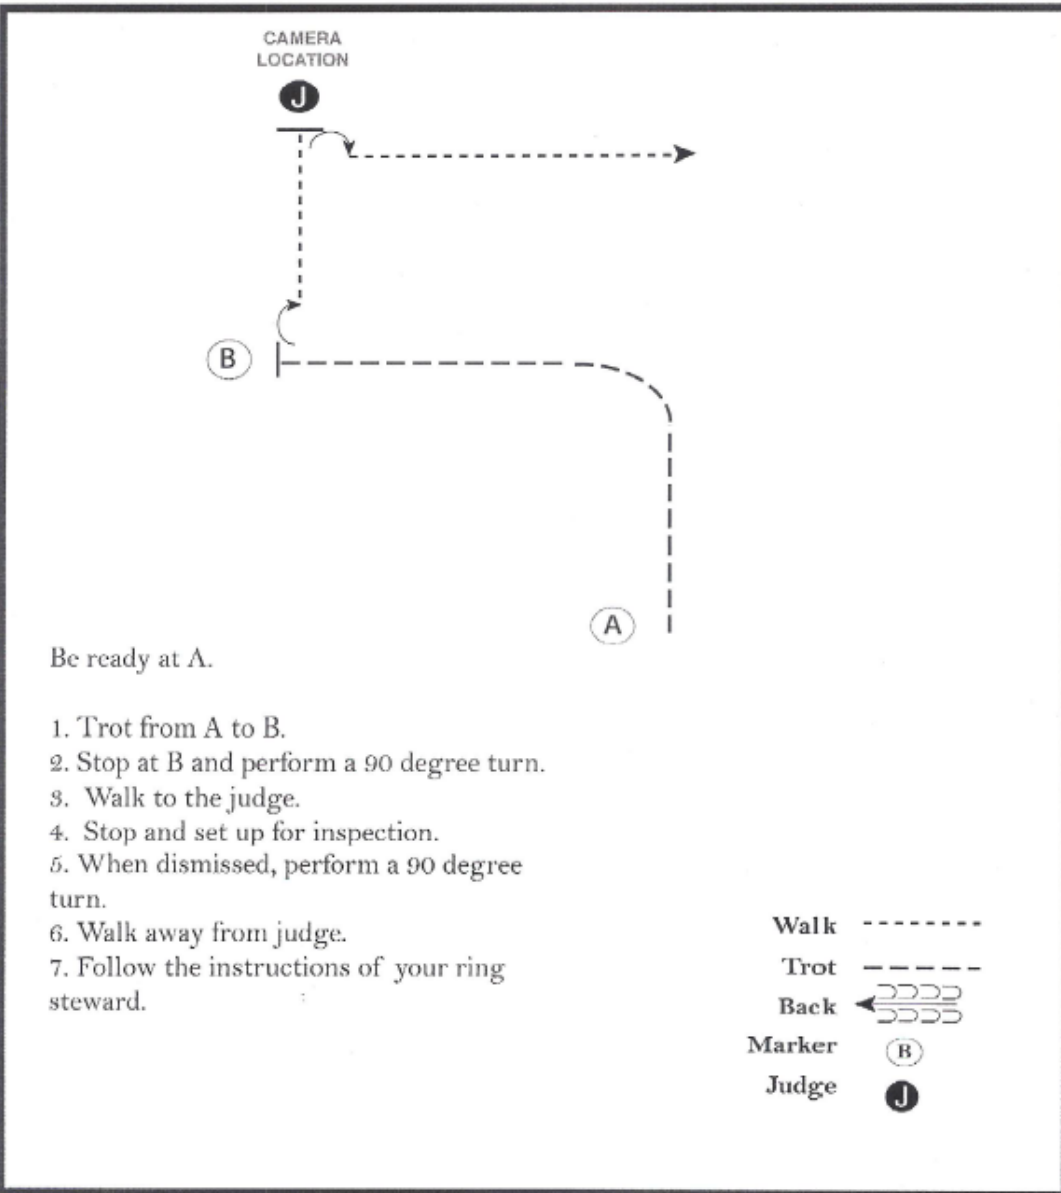

Michigan State Fair 4-H & Youth Virtual Showcase

Fitting & Showmanship 5-7, non-competitive Pattern

w w w . H o r s e S h o w P a t t e r n s . c o m

w w w . H o r s e S h o w P a t t e r n s . c o m

[S/WT-15]

Pattern Provided by:

Taylor Fabus

©2020 HorseShowPatterns.com. All Rights Reserved.