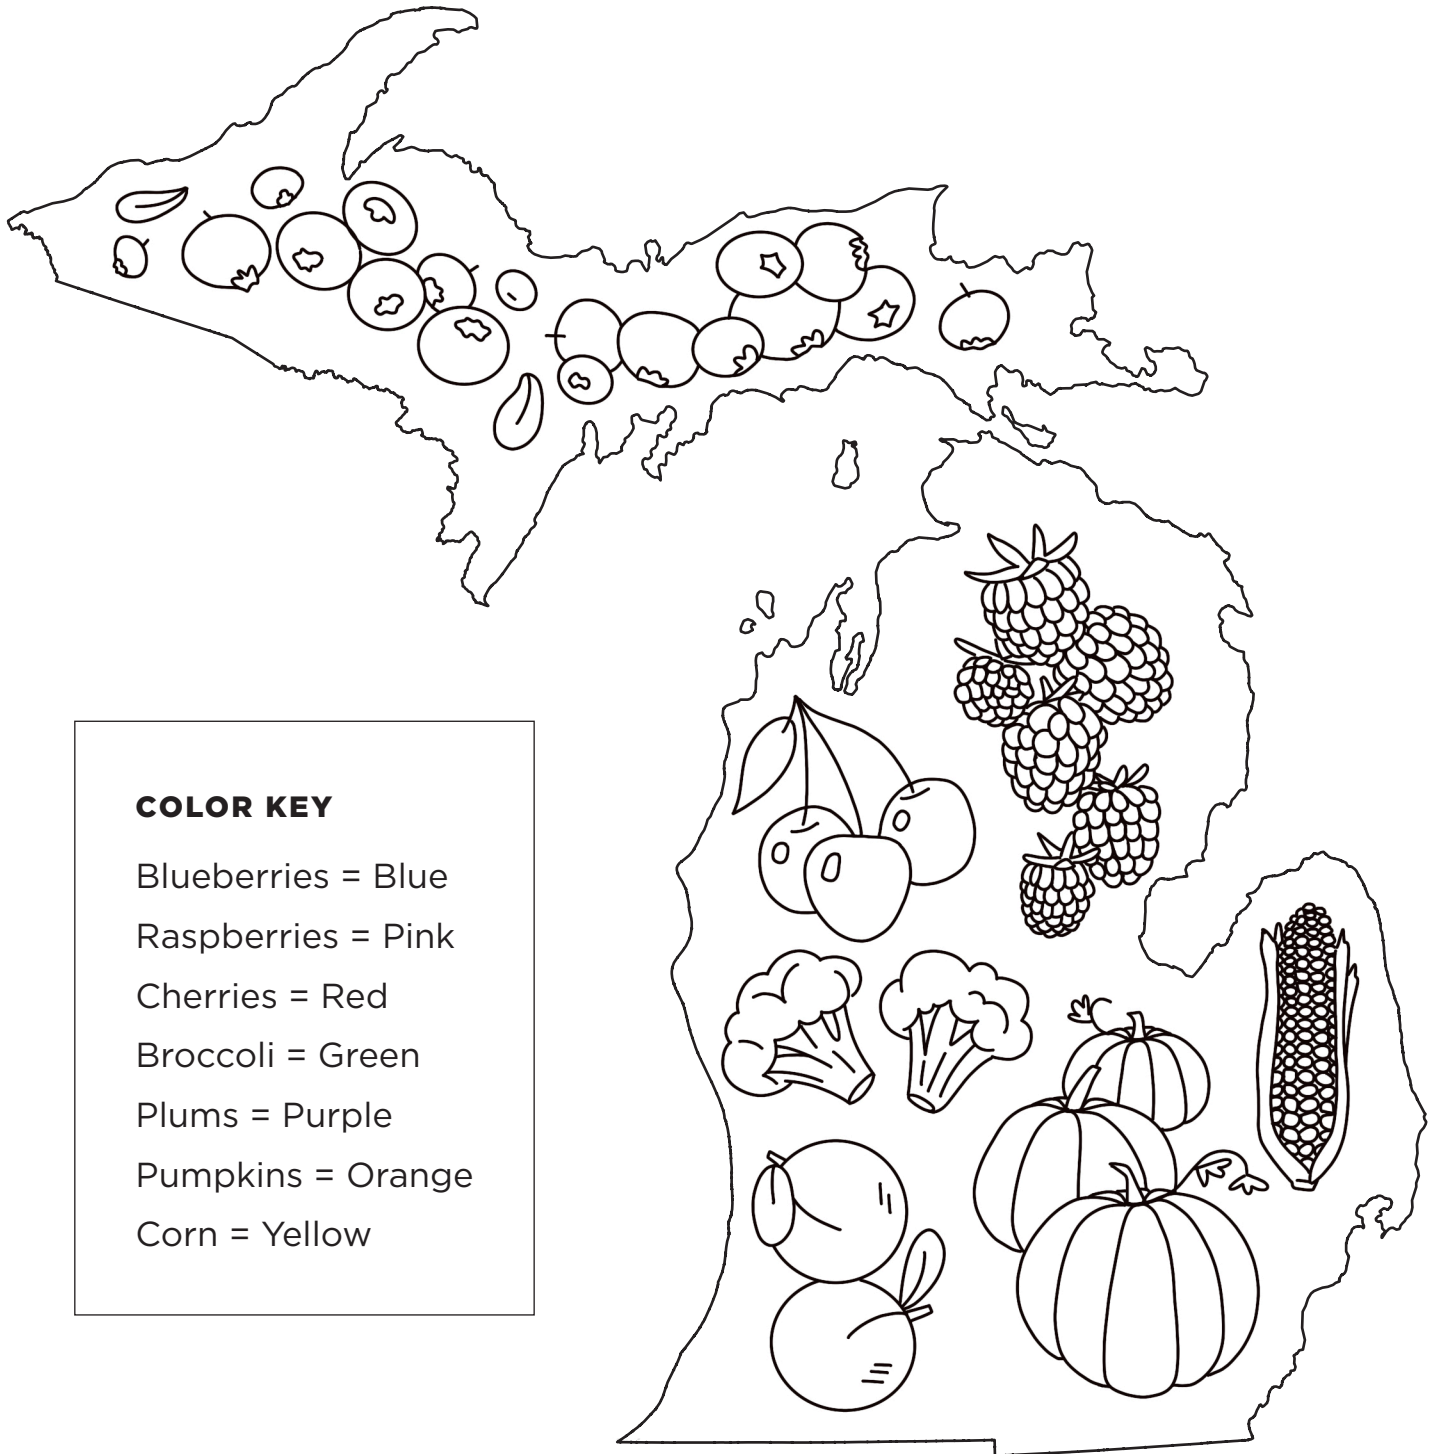

# Fruits & Veggies of Michigan

Color the map of Michigan fruits & veggies using the color key below!

## COLOR KEY

- Blueberries = Blue
- Raspberries = Pink
- Cherries = Red
- Broccoli = Green
- Plums = Purple
- Pumpkins = Orange
- Corn = Yellow