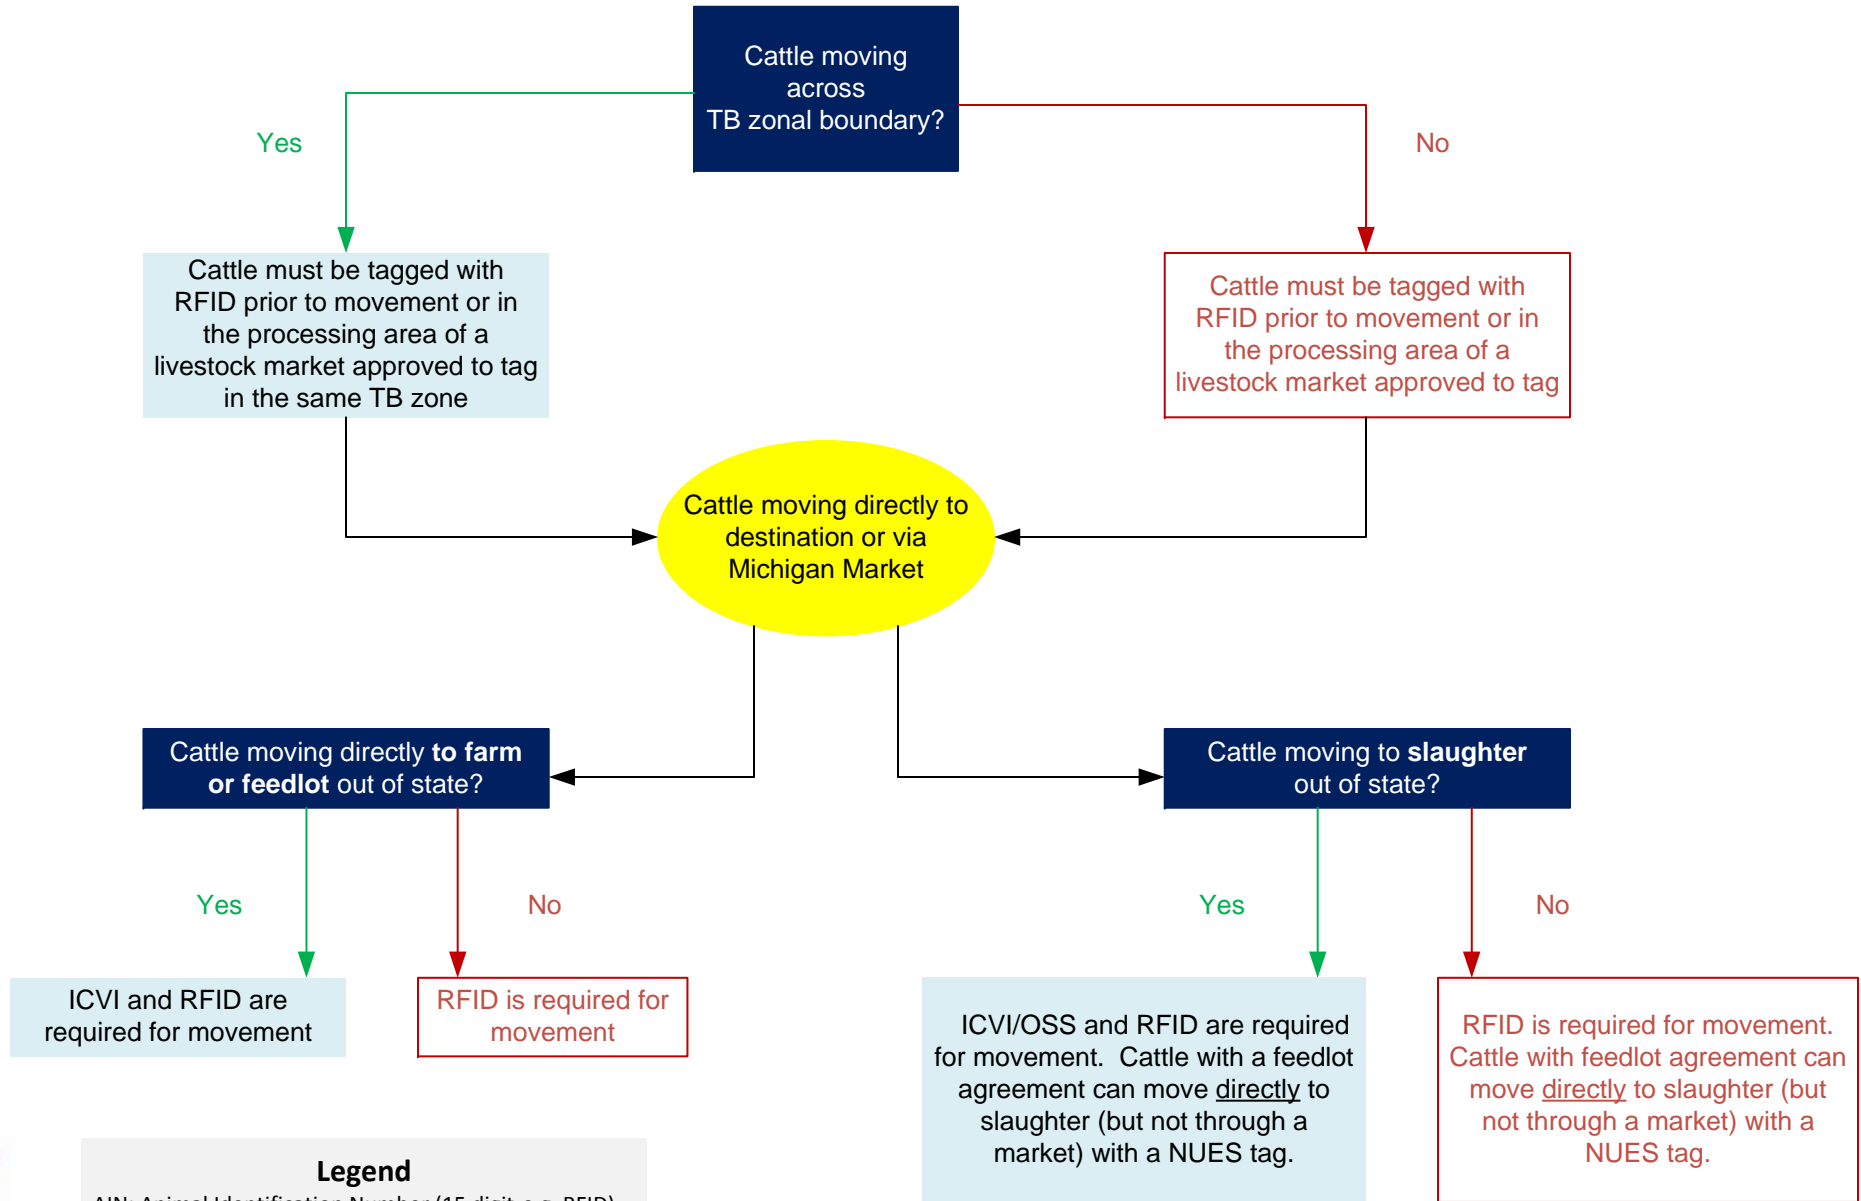

# Animal Disease Traceability – Cattle Leaving A Michigan Farm

## Legend

AIN: Animal Identification Number (15 digit-e.g. RFID)  
 ICVI : Interstate Certificate of Veterinary Inspection  
 NUES: National Uniform Eartagging System (metal tag)  
 OSS: Owner-Shipper Statement

# Animal Disease Traceability – Cattle Imported into Michigan