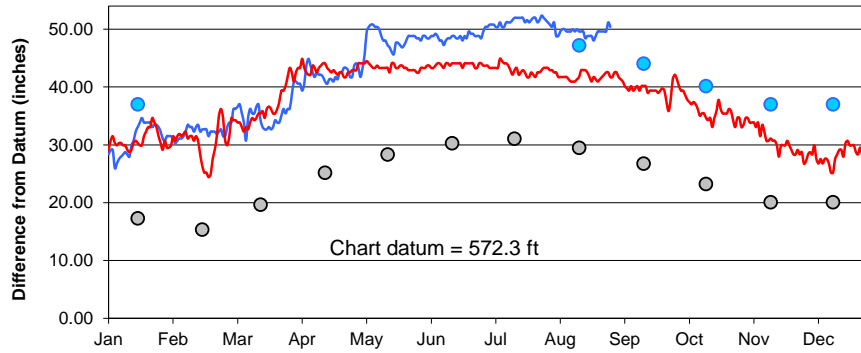

Lake Superior

Lake Michigan-Huron

Lake St. Clair

Lake Erie

Lake Ontario

U.S. Army Corps of Engineers
 Detroit District
<http://www.lre.usace.army.mil>