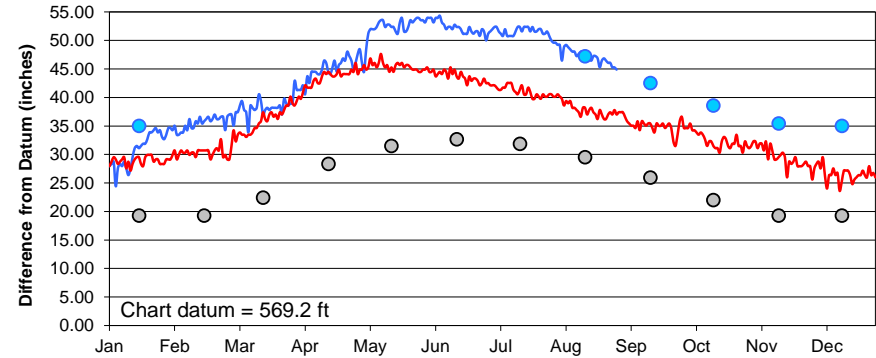

Lake Superior

Lake Michigan-Huron

Lake St. Clair

Lake Erie

Lake Ontario

U.S. Army Corps of Engineers
 Detroit District
<http://www.lre.usace.army.mil>