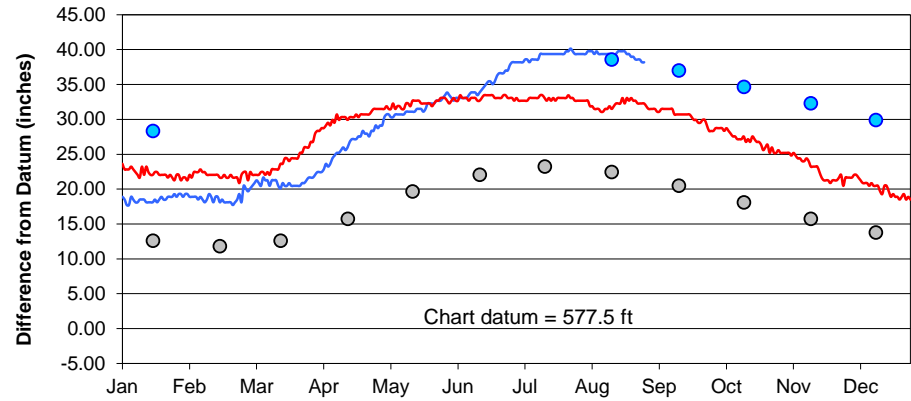

Lake Superior

Lake Michigan-Huron

Lake St. Clair

Lake Erie

Lake Ontario

U.S. Army Corps of Engineers
 Detroit District
<http://www.lre.usace.army.mil>