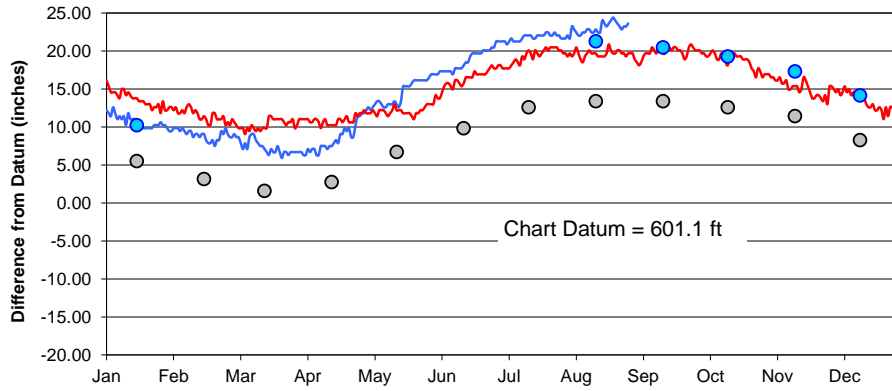

Lake Superior

Lake Michigan-Huron

Lake St. Clair

Lake Erie

Lake Ontario

U.S. Army Corps of Engineers
 Detroit District
<http://www.lre.usace.army.mil>