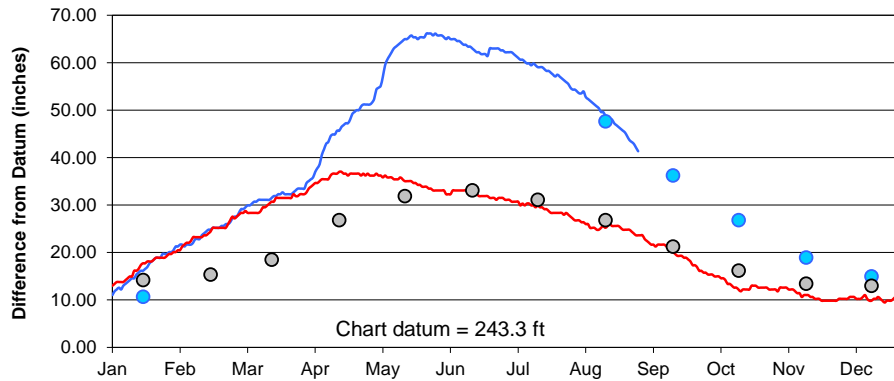

Lake Superior

Lake Michigan-Huron

Lake St. Clair

Lake Erie

Lake Ontario

U.S. Army Corps of Engineers
 Detroit District
<http://www.lre.usace.army.mil>