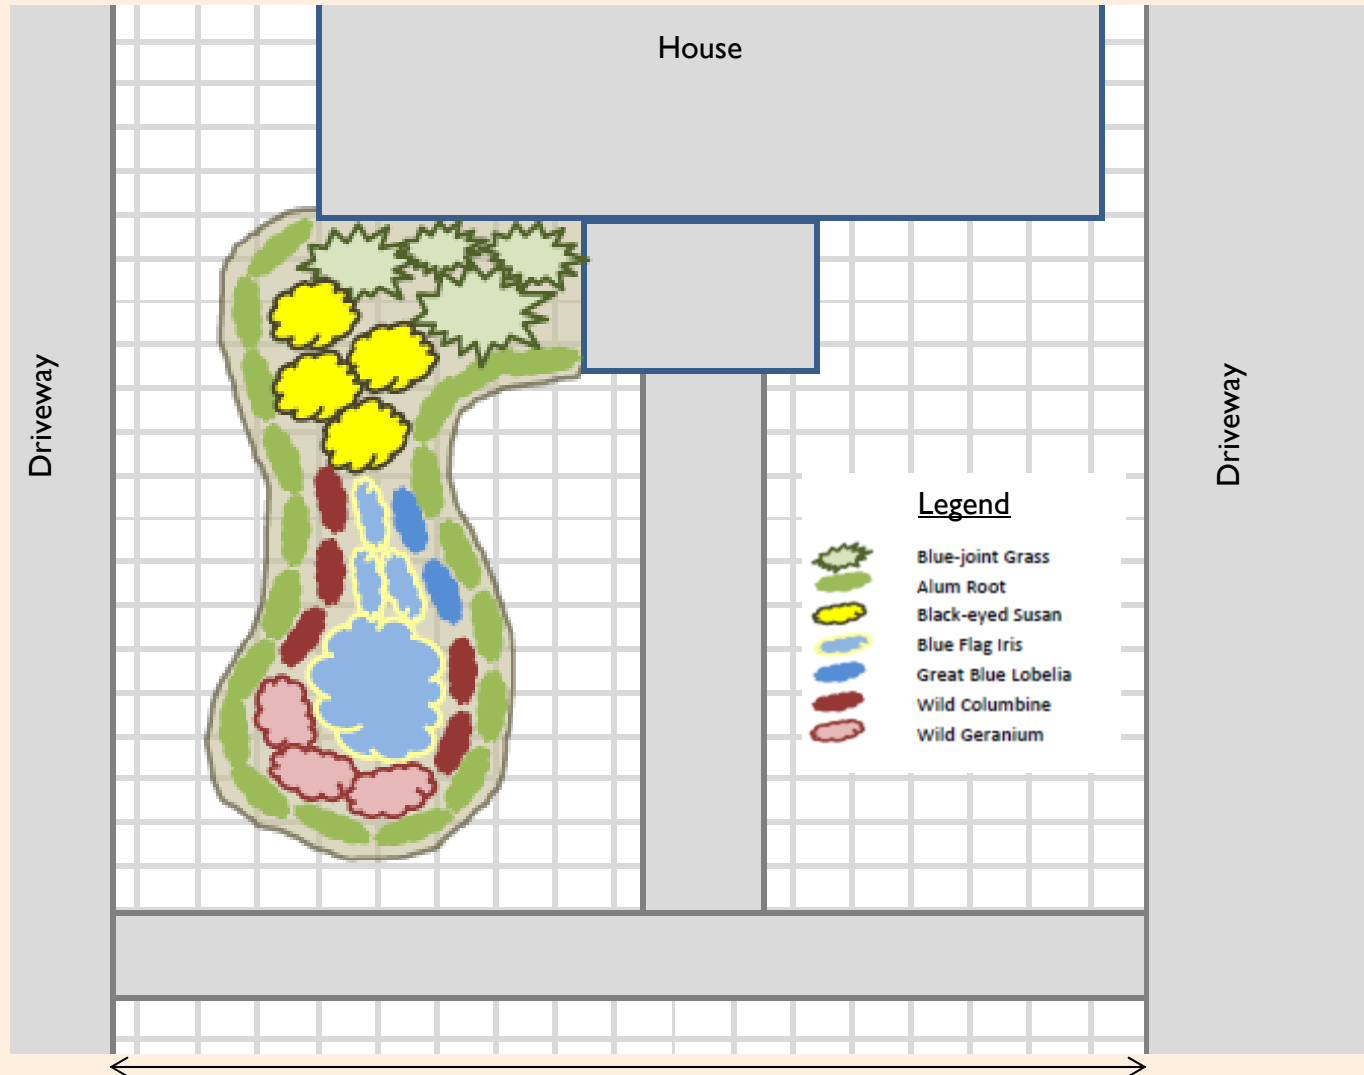

Rain Garden Plan

Site Conditions: Light shade, average drainage

Garden Size: Approximately 200 sq ft

Blue Flag Iris

Wild Columbine

Great Blue Lobelia

Alum Root

Black-eyed Susan

Blue-Joint Grass

Wild Geranium

35 ft.