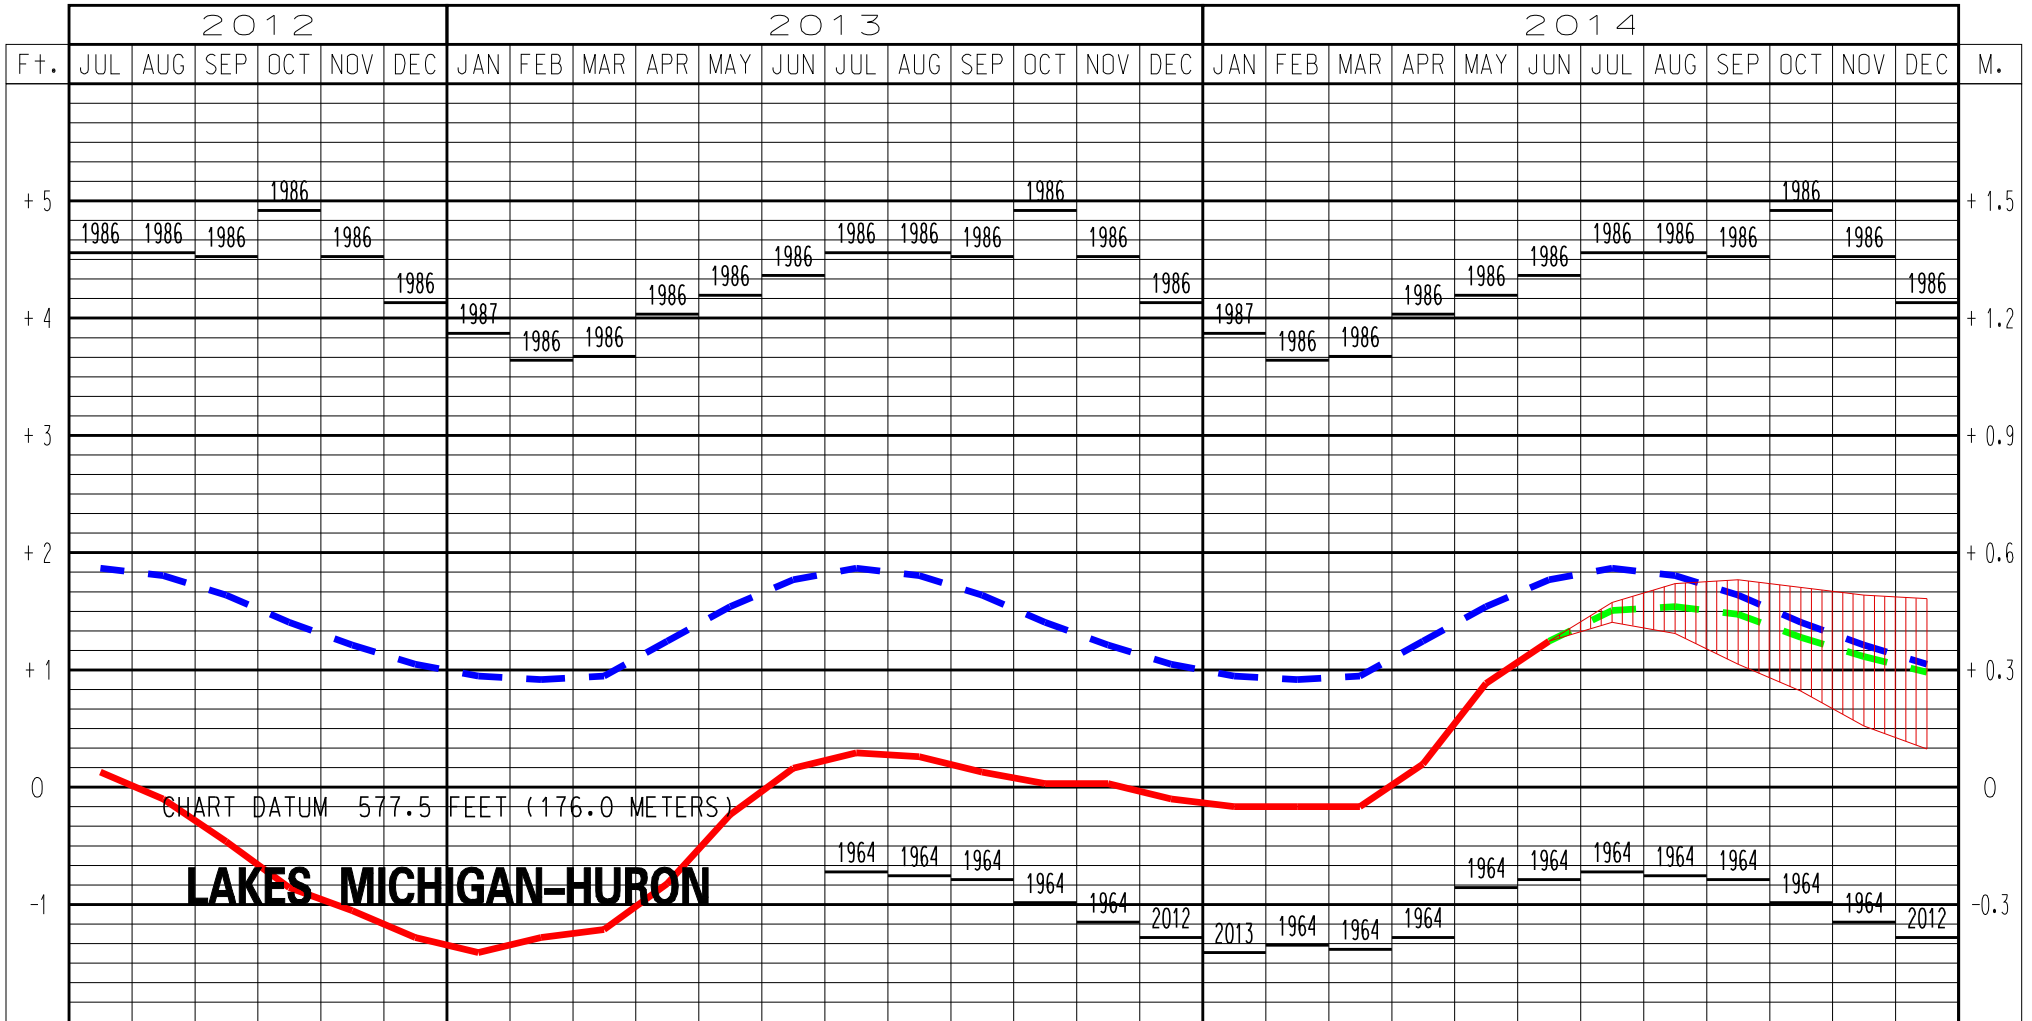

LAKES MICHIGAN-HURON WATER LEVELS - JULY 2014

LEGEND

LAKE LEVELS

RECORDED

PROJECTED

AVERAGE **

MAXIMUM **

MINIMUM **

** Average, Maximum and Minimum for period 1918-2013